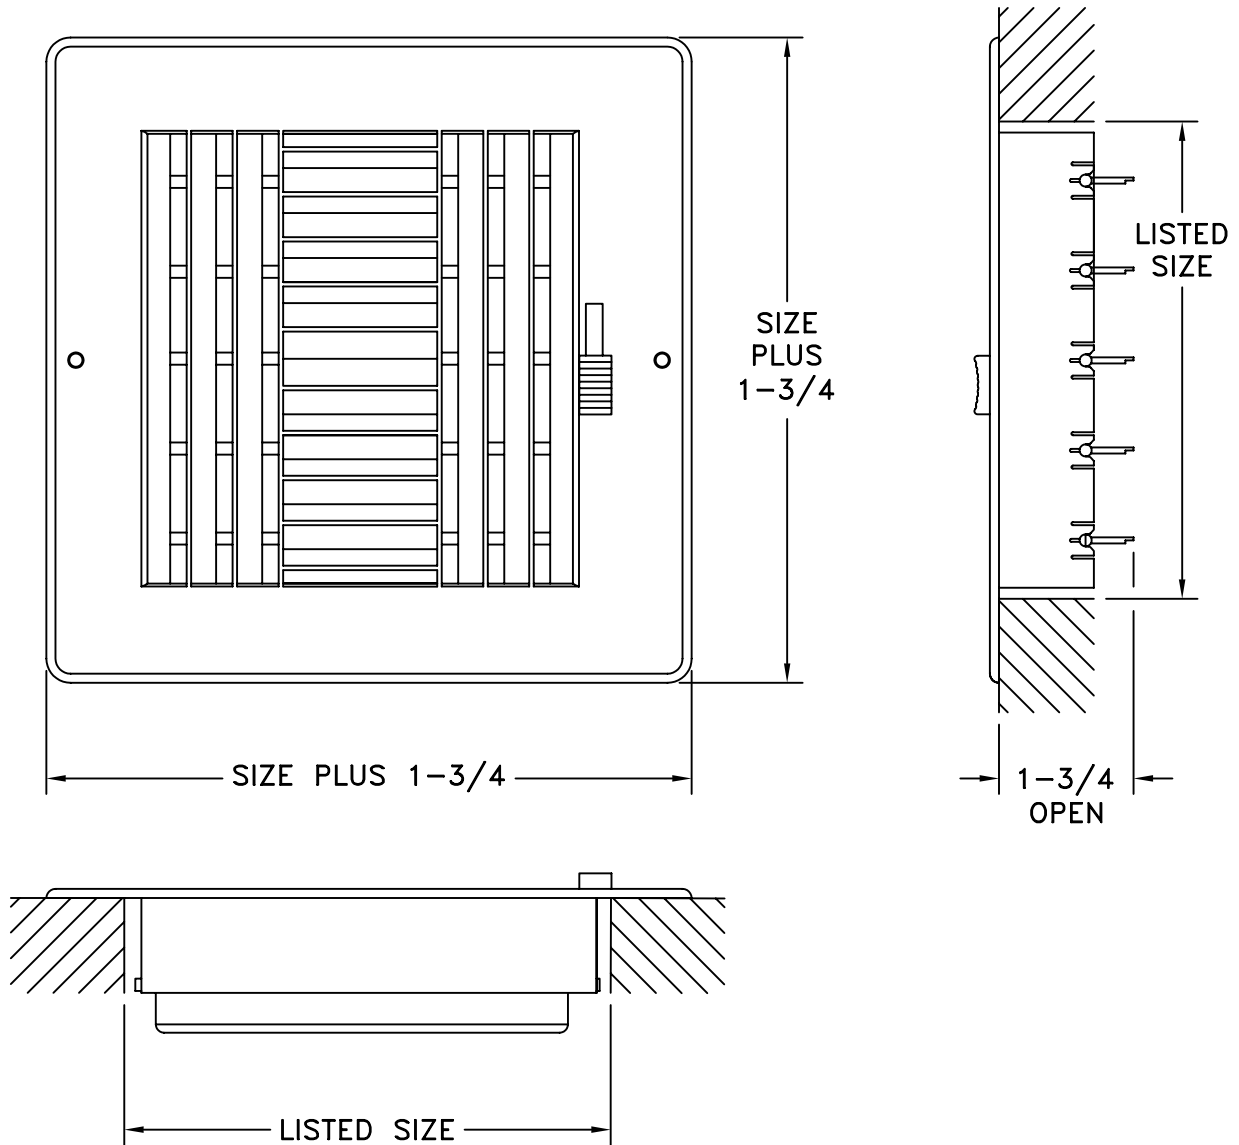

## PLASTIC 4-WAY CEILING OR SIDEWALL REGISTER

STANDARD INDUSTRY TOLERANCES APPLY. SPECIFICATIONS SUBJECT TO CHANGE WITHOUT NOTICE.

Model RZ604 is made from an Engineered ABS Polymer. Model RZ604 is a 4-Way straight blade supply for ceiling or sidewall installation and includes a multi-louver damper for volume control. Ideal for heating or cooling. Standard finish is white.