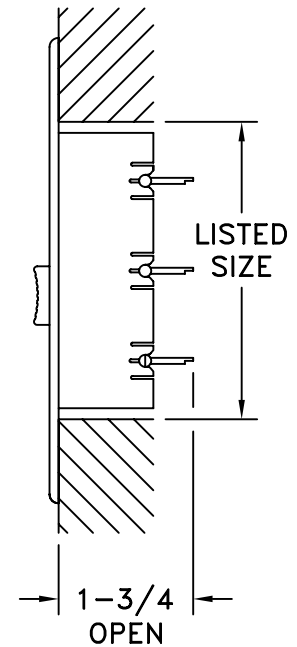

MODEL RZ602

PLASTIC 2-WAY CEILING OR SIDEWALL REGISTER

STANDARD INDUSTRY TOLERANCES APPLY. SPECIFICATIONS SUBJECT TO CHANGE WITHOUT NOTICE.

Model RZ602 is made from an Engineered ABS Polymer. Model RZ602 is a 2-way straight blade supply for ceiling or sidewall installation and includes a multi-louver damper for volume control. Ideal for heating or cooling. Standard finish is white.