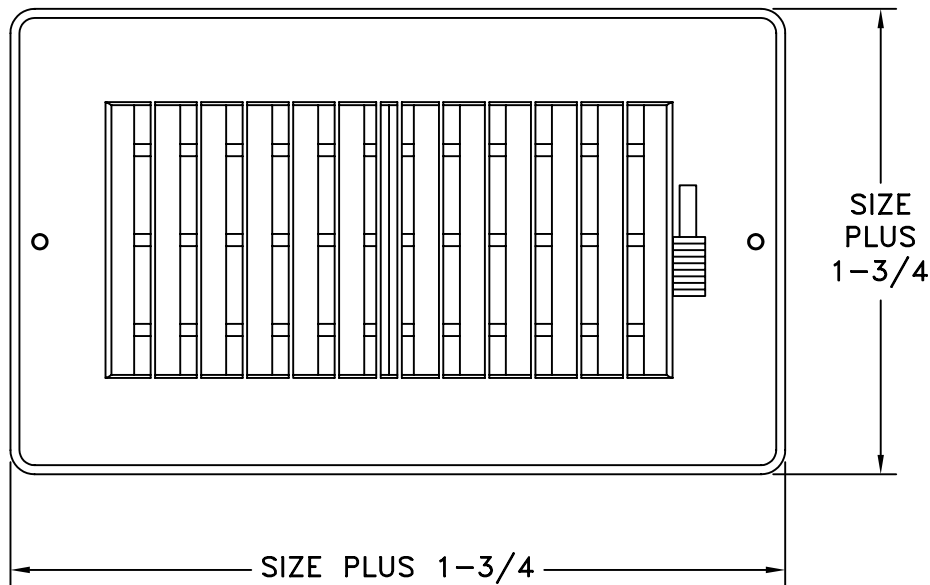

MODEL RZ602

PLASTIC 2-WAY CEILING OR SIDEWALL REGISTER

STANDARD INDUSTRY TOLERANCES APPLY. SPECIFICATIONS SUBJECT TO CHANGE WITHOUT NOTICE.

Model RZ602 is made from an Engineered ABS Polymer. Model RZ602 is a 2-way straight blade supply for ceiling or sidewall installation and includes a multi-louver damper for volume control. Ideal for heating or cooling. Standard finish is white.