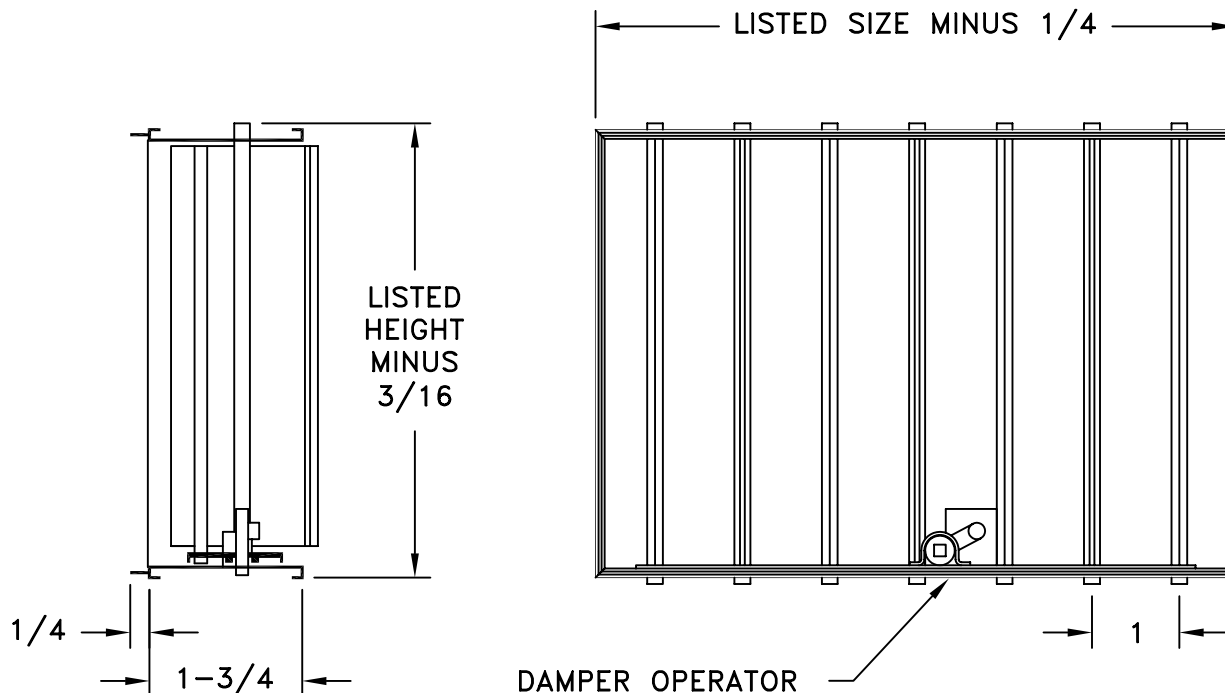

MODEL AL OBD-14

ALUMINUM OPPOSED BLADE DAMPER

FOR 1400 SERIES

STANDARD INDUSTRY TOLERANCES APPLY. SPECIFICATIONS SUBJECT TO CHANGE WITHOUT NOTICE.

MINIMUM	6W X 6H
MAXIMUM (ONE PIECE)	18W X 18H
MULTIPLE SECTIONS CALL FACTORY	

Model ALOBD-14 is designed for use with the 1400 louver face ceiling diffuser series. Available in 3 inch increments. ALOBD-14 mounts directly to AL1400 series diffusers. Mill finish.

PROJECT: _____
 ARCHITECT: _____
 ENGINEER: _____
 CONTRACTOR: _____
 LOCATION: _____