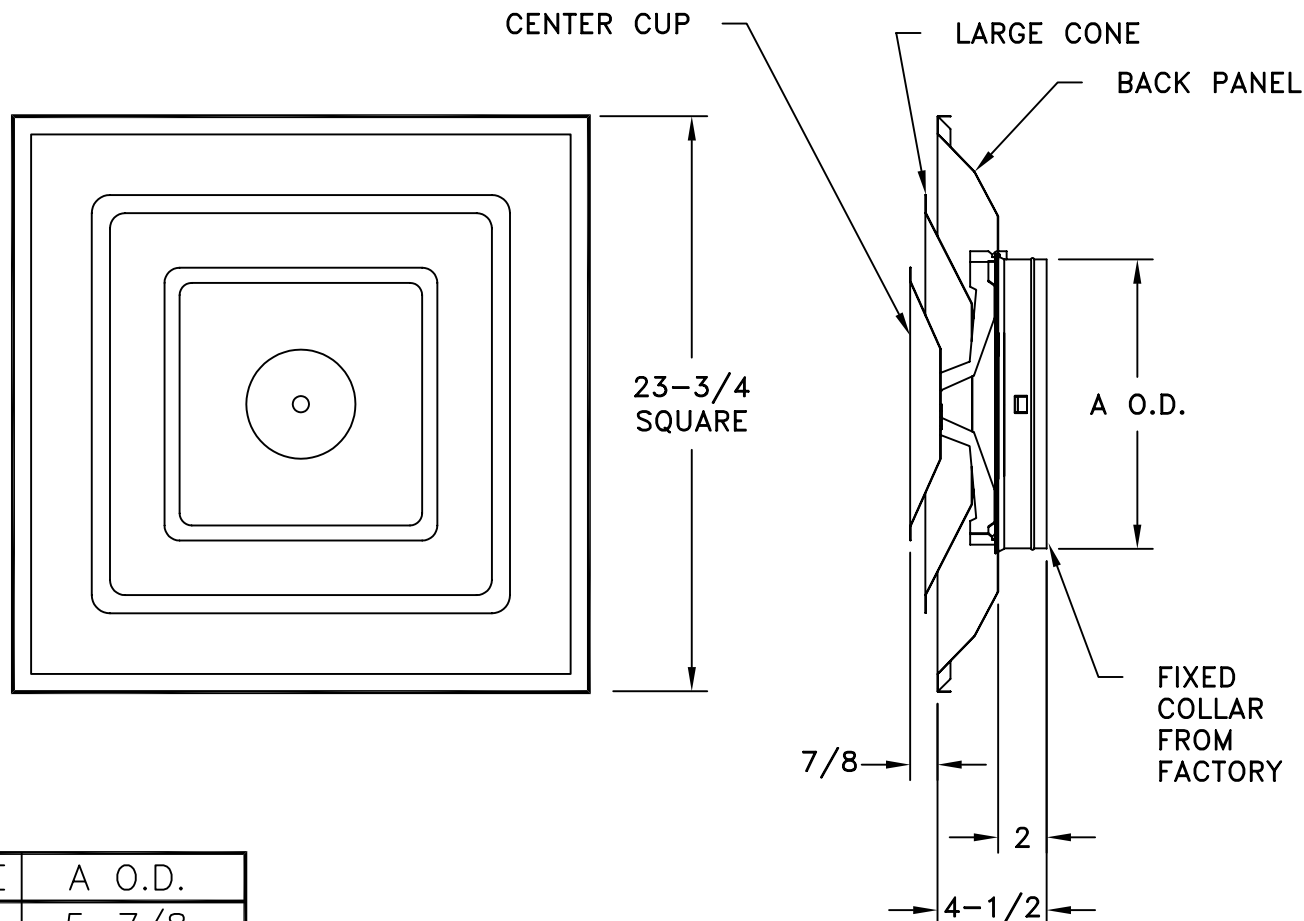

MODEL 1520

FIXED PATTERN DIFFUSER

4-WAY DEFLECTION

STANDARD INDUSTRY TOLERANCES APPLY. SPECIFICATIONS SUBJECT TO CHANGE WITHOUT NOTICE.

SIZE	A O.D.
6	5-7/8
8	7-7/8
10	9-7/8
12	11-7/8
14	13-7/8

Model 1520 is a high volume, 360 degree, 4-way pattern ceiling diffuser that fits standard 2' x 2' T-Bar ceilings. Available with 6" - 14" fixed collars. Optional R-22 butterfly damper available. Standard steel construction. Standard finish is white.