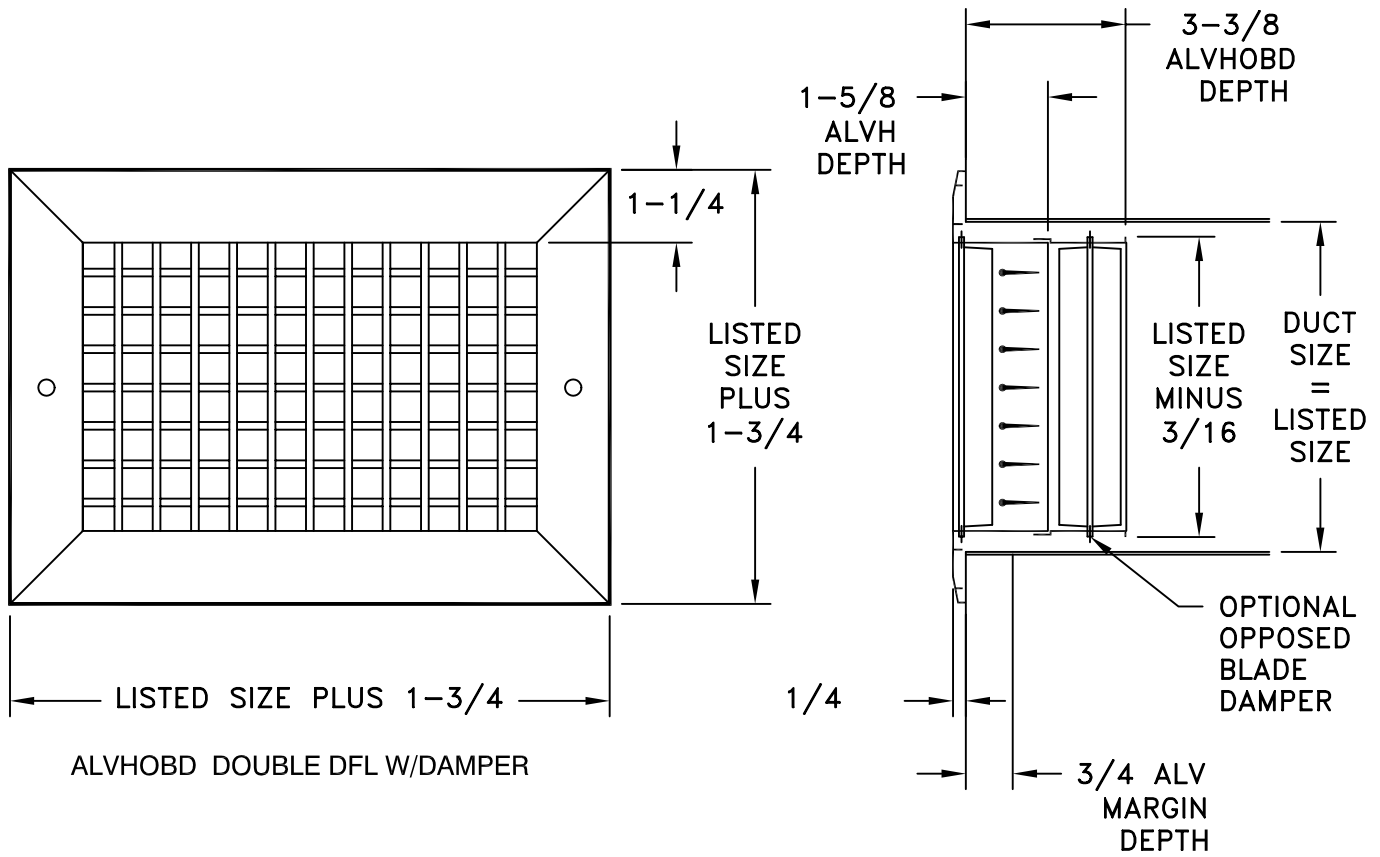

## EXTRUDED ALUMINUM SUPPLY GRILLES AND REGISTERS

STANDARD INDUSTRY TOLERANCES APPLY. SPECIFICATIONS SUBJECT TO CHANGE WITHOUT NOTICE.

ALVHOB DOUBLE DFL W/DAMPER

ALV

ALVOBD

ALVH

ALVHOB

This series of vertical adjustable face bar grilles and registers are made of extruded aluminum. Available as single or double deflection and with or without opposed blade damper. White (WHT) or clear anodized (CLR) finishes are available.