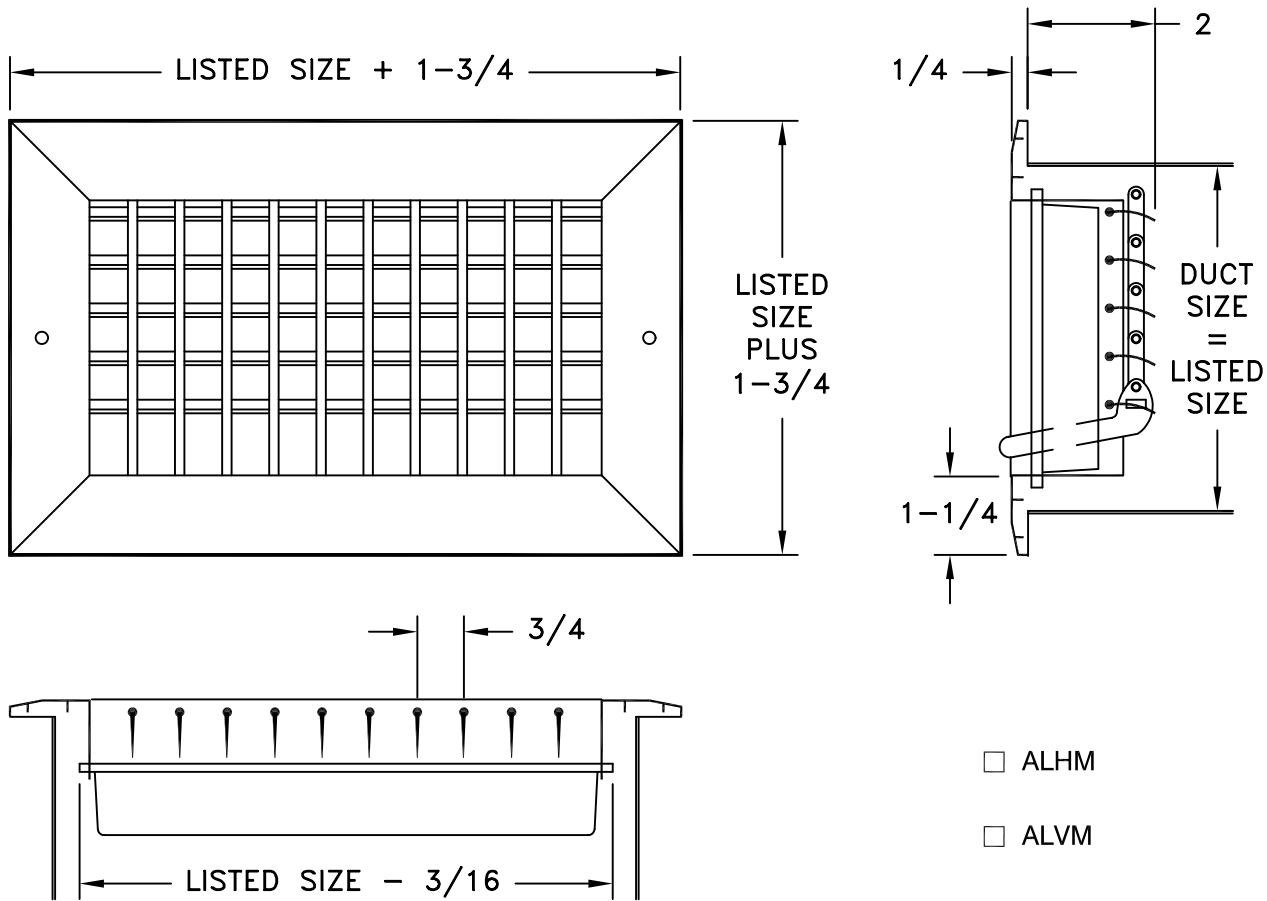

SERIES ALHM, ALVM

EXTRUDED ALUMINUM SUPPLY REGISTERS

STANDARD INDUSTRY TOLERANCES APPLY. SPECIFICATIONS SUBJECT TO CHANGE WITHOUT NOTICE.

ALVM VERTICAL FACE BARS

Models ALHM with horizontal face bars and ALVM with vertical face bars are extruded aluminum construction. Face bars are individually adjustable for increased deflection control. Multi-louvered damper is standard. White (WHT) or clear anodized (CLR) finishes are available.